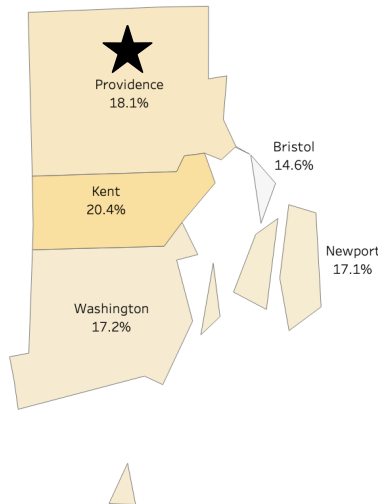

Profile of Adults (Aged 25 or Older) with Some College, No Degree, 2017

ADULT EDUCATIONAL ATTAINMENT	COUNTY	RI
Percent w/Some College, No Degree	18.1%	18.1%
Pop. Total w/Some College, No Degree	77,729	132,266
Median Annual Income (2017)*	$36,236	$38,016
Unemployment Rate (Pop. 25-64 Years)*	6.0%	5.6%
Poverty Rate* (25 Years or Older)	11.8%	9.8%

* Due to limitations in the available data from the Census Bureau, these figures are for individuals with some college or an associate degree.