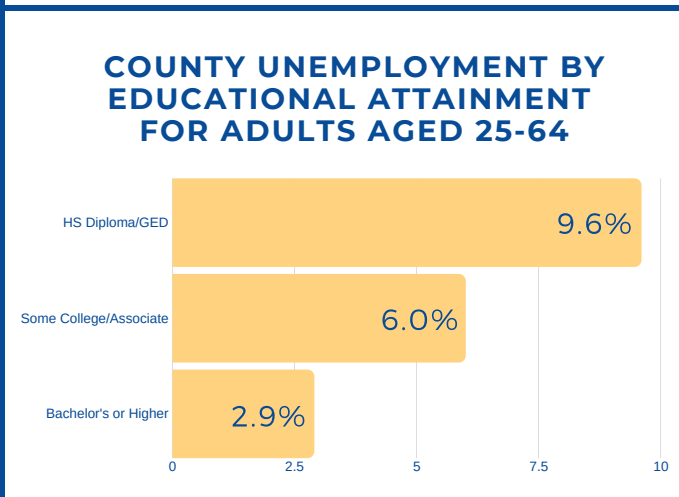

INCREASING THE ADULT COLLEGE ATTAINMENT RATE PROVIDENCE COUNTY

To increase the county's adult attainment rate by **5%**,

7,618

additional individuals aged 25 or older must complete a postsecondary degree program (associate or higher)