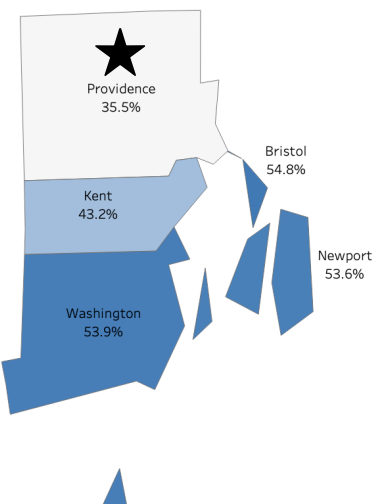

Profile of Adults (Aged 25 or older) with Associate Degree or Higher, 2017

ADULT EDUCATIONAL ATTAINMENT	COUNTY	RI
Percent w/Associate Degree or Higher	35.5%	41.2%
Pop. Total w/Associate Degree or Higher	152,364	301,279
Median Annual Income (2017)*	$51,754	$53,036
Unemployment Rate (Pop. 25-64 Years)*	2.9%	2.9%
Poverty Rate* (25 Years or Older)	5.3%	4.1%

* Due to limitations in the available data from the Census Bureau, these figures are for individuals with a bachelor's degree or higher.

SOURCES: NEBHE analysis of data from the U.S. Census Bureau (2018 American Community Survey, 2017 Economic Census) and National Center for Education Statistics, IPEDS