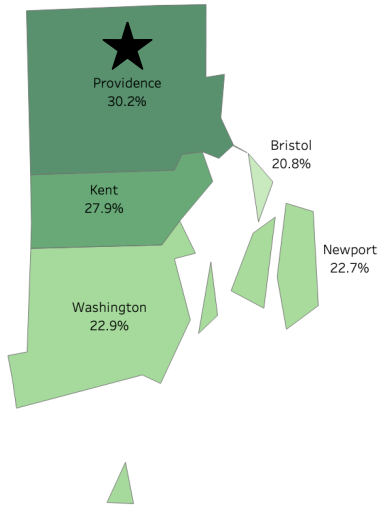

TOP ADULT-SERVING INSTITUTIONS BY NUMBER OF ADULTS AGED 25+ SERVED THAT ARE NEAREST TO PROVIDENCE COUNTY

Rhode Island College (Providence, RI)

Public | 4-Year

2,464 Adults Aged 25+ Enrolled (2017)

Brown University (Providence, RI)

Private, non-profit | 4-Year

2,060 Adults Aged 25+ Enrolled (2017)

Johnson & Wales University (Providence, RI)

Public | 4-Year

2,464 Adults Aged 25+ Enrolled (2017)

INCREASING THE ADULT COLLEGE ATTAINMENT RATE PROVIDENCE COUNTY

To increase the county's adult attainment rate by **5%**,

7,618

additional individuals aged 25 or older must complete a postsecondary degree program (associate or higher)

Profile of Adults (Aged 25 or Older) with HS Diploma/GED as Highest Degree, 2017