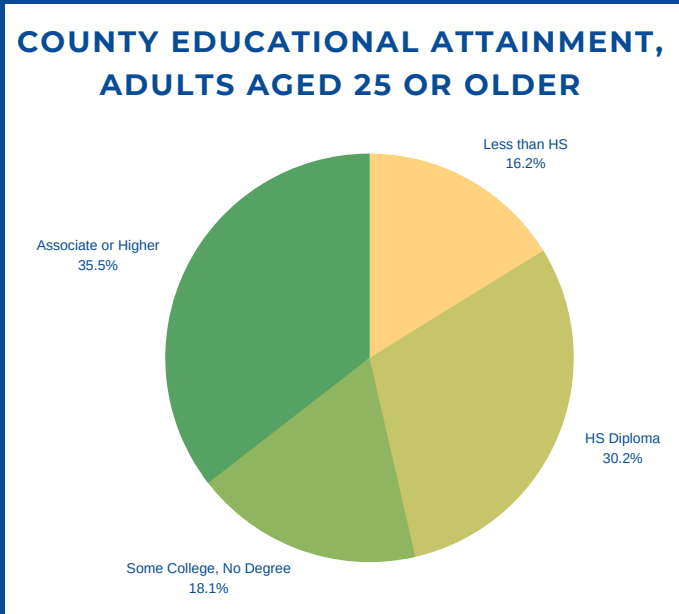

ADULT EDUCATION BY THE NUMBERS

PROVIDENCE COUNTY, RHODE ISLAND

AS OF SEPTEMBER 2019

SOCIOECONOMIC PROFILE	COUNTY	RI	AGE DISTRIBUTION OF COLLEGE STUDENTS IN RHODE ISLAND (2017)	
Median Annual Household Income:	\$52,530	\$61,043		
Population in Poverty Rate (25 or Older)	13.3%	10.6%	Under 18	1.9%
Unemployment Rate (Pop. 25-64 Years)	6.5%	5.8%	18-24	75.0%
Population (Aged 25 or older)	429,318	729,261	25-49	20.5%
Total Population Growth (2013-2018)	+0.7%	+0.2%	50-64	1.6%
Median Age (2018)	37.6	40.1	65 and Older	0.1%