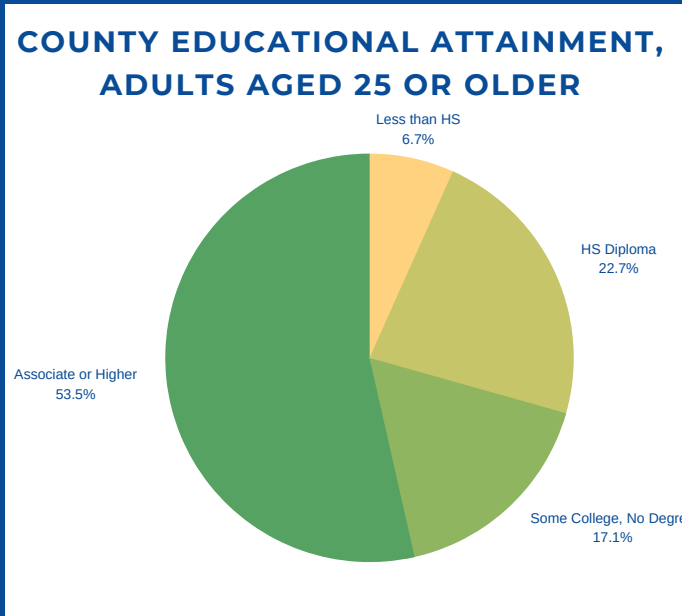

ADULT EDUCATION BY THE NUMBERS

NEWPORT COUNTY, RHODE ISLAND

AS OF SEPTEMBER 2019

SOCIOECONOMIC PROFILE	COUNTY	RI	AGE DISTRIBUTION OF COLLEGE STUDENTS IN RHODE ISLAND (2017)	
Median Annual Household Income:	\$75,463	\$61,043		
Population in Poverty Rate (25 or Older)	7.6%	10.6%	Under 18	1.9%
Unemployment Rate (Pop. 25-64 Years)	4.6%	5.8%	18-24	75.0%
Population (Aged 25 or older)	60,267	729,261	25-49	20.5%
Total Population Growth (2013-2018)	-1.1%	+0.2%	50-64	1.6%
Median Age (2018)	45.4	40.1	65 and Older	0.1%