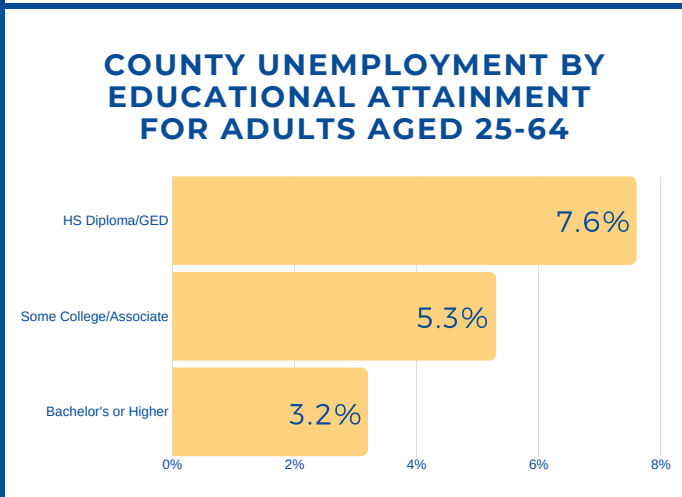

INCREASING THE ADULT COLLEGE ATTAINMENT RATE NEWPORT COUNTY

To increase the county's adult attainment rate by **5%**,

1,613

additional individuals aged 25 or older must complete a postsecondary degree program (associate or higher)