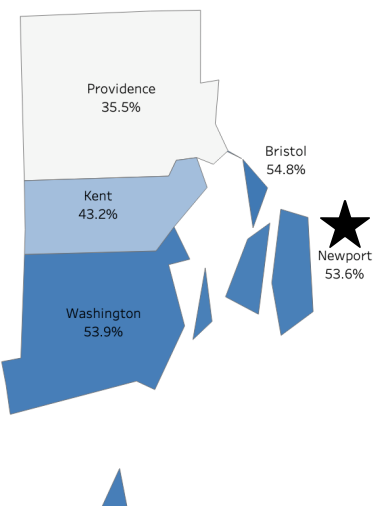

Profile of Adults (Aged 25 or older) with Associate Degree or Higher, 2017

ADULT EDUCATIONAL ATTAINMENT	COUNTY	RI
Percent w/Associate Degree or Higher	53.6%	41.2%
Pop. Total w/Associate Degree or Higher	32,276	301,279
Median Annual Income (2017)*	$53,659	$53,036
Unemployment Rate (Pop. 25-64 Years)*	3.2%	2.9%
Poverty Rate* (25 Years or Older)	3.5%	4.1%

* Due to limitations in the available data from the Census Bureau, these figures are for individuals with a bachelor's degree or higher.

SOURCES: NEBHE analysis of data from the U.S. Census Bureau (2018 American Community Survey, 2017 Economic Census) and National Center for Education Statistics, IPEDS