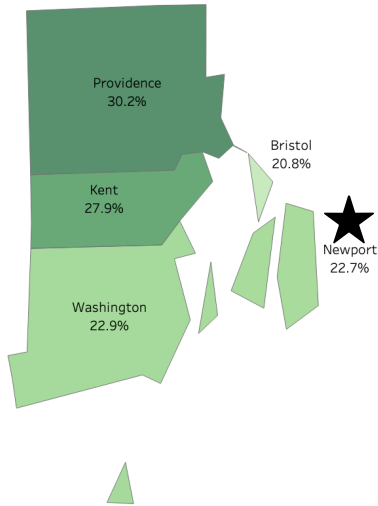

Profile of Adults (Aged 25 or Older) with HS Diploma/GED as Highest Degree, 2017

ADULT EDUCATIONAL ATTAINMENT	COUNTY	RI
Percent w/HS Diploma/GED Only	22.7%	27.9%
Pop. Total w/HS Diploma/GED Only	13,687	203,355
Median Annual Income (2017)	$32,279	$32,734
Unemployment Rate (Pop. 25-64 Years)	7.6%	8.7%
Poverty Rate (25 Years or Older)	9.1%	12.8%