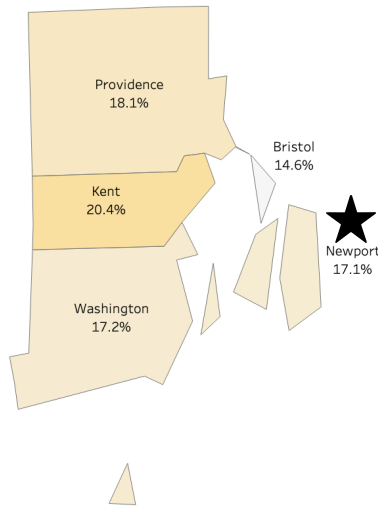

Profile of Adults (Aged 25 or Older) with Some College, No Degree, 2017

ADULT EDUCATIONAL ATTAINMENT	COUNTY	RI
Percent w/Some College, No Degree	17.1%	18.1%
Pop. Total w/Some College, No Degree	10,294	132,266
Median Annual Income (2017)*	$37,984	$38,016
Unemployment Rate (Pop. 25-64 Years)*	5.3%	5.6%
Poverty Rate* (25 Years or Older)	9.2%	9.8%

* Due to limitations in the available data from the Census Bureau, these figures are for individuals with some college or an associate degree.