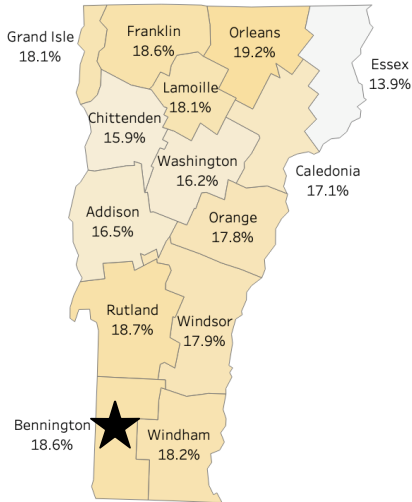

Profile of Adults (Aged 25 or Older) with Some College, No Degree, 2017

ADULT EDUCATIONAL ATTAINMENT	COUNTY	VT
Percent w/Some College, No Degree	18.6%	17.4%
Pop. Total w/Some College, No Degree	4,772	76,013
Median Annual Income (2017)*	$31,302	$35,028
Unemployment Rate (Pop. 25-64 Years)*	3.9%	3.3%
Poverty Rate* (25 Years or Older)	10.8%	9.0%

* Due to limitations in the available data from the Census Bureau, these figures are for individuals with some college or an associate degree.