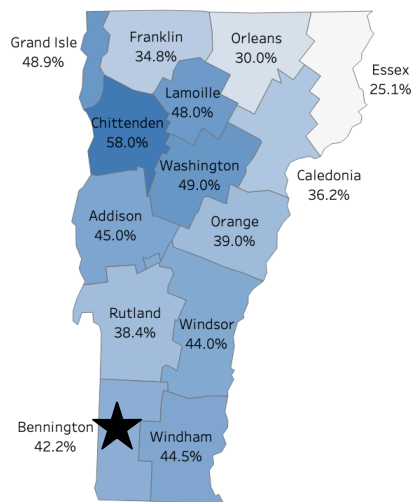

Profile of Adults (Aged 25 or older) with Associate Degree or Higher, 2017

ADULT EDUCATIONAL ATTAINMENT	COUNTY	VT
Percent w/Associate Degree or Higher	42.2%	45.3%
Pop. Total w/Associate Degree or Higher	10,823	198,493
Median Annual Income (2017)*	$36,410	$42,267
Unemployment Rate (Pop. 25-64 Years)*	1.0%	2.0%
Poverty Rate* (25 Years or Older)	3.3%	4.5%

* Due to limitations in the available data from the Census Bureau, these figures are for individuals with a bachelor's degree or higher.

SOURCES: NEBHE analysis of data from the U.S. Census Bureau (2018 American Community Survey, 2017 Economic Census) and National Center for Education Statistics, IPEDS