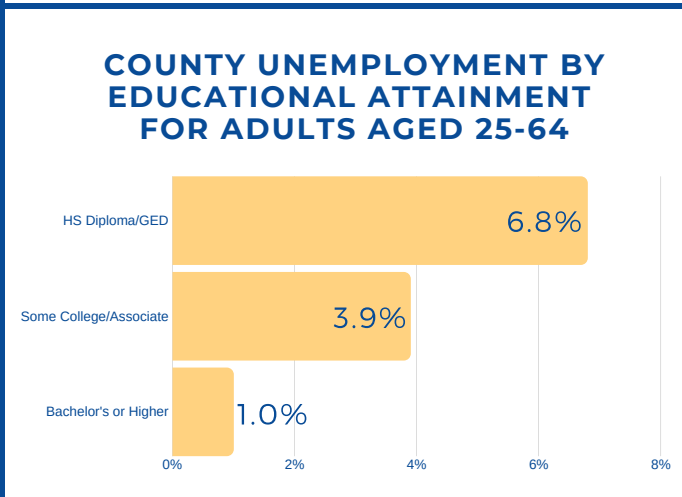

ADULT EDUCATION BY THE NUMBERS

BENNINGTON COUNTY, VERMONT

AS OF SEPTEMBER 2019

SOCIOECONOMIC PROFILE	COUNTY	VT	AGE DISTRIBUTION OF COLLEGE STUDENTS IN VERMONT (2017)	
Median Annual Household Income:	\$52,251	\$57,808		
Population in Poverty Rate (25 or Older)	10.3%	9.1%	Under 18	5.6%
Unemployment Rate (Pop. 25-64 Years)	4.2%	3.5%	18-24	65.4%
Population (Aged 25 or older)	25,675	437,900	25-49	25.7%
Total Population Growth (2013-2018)	-2.5%	+0.01%	50-64	2.7%
Median Age (2018)	47.1	42.8	65 and Older	0.5%

TOP ADULT-SERVING INSTITUTIONS BY NUMBER OF ADULTS AGED 25+ SERVED THAT ARE NEAREST TO BENNINGTON COUNTY

- Bennington College (Bennington, VT)**
Private, non-profit | 4-Year
96 Adults Aged 25+ Enrolled (2017)
- Southern Vermont College (Bennington, VT)**
Private, non-profit | 4-Year
39 Adults Aged 25+ Enrolled (2017)
- Marlboro College (Marlboro, VT)**
Private, non-profit | 4-Year
47 Adults Aged 25+ Enrolled (2017)