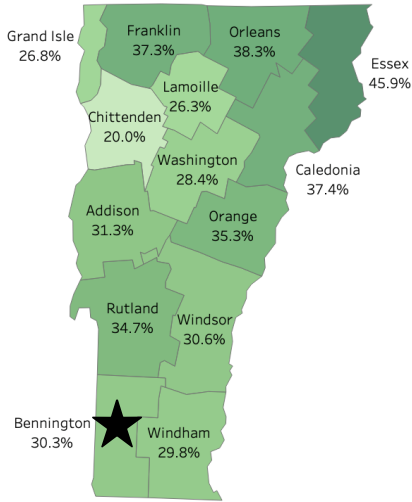

Profile of Adults (Aged 25 or Older) with HS Diploma/GED as Highest Degree, 2017

ADULT EDUCATIONAL ATTAINMENT	COUNTY	VT
Percent w/HS Diploma/GED Only	30.3%	29.6%
Pop. Total w/HS Diploma/GED Only	7,792	129,511
Median Annual Income (2017)	$30,290	$31,228
Unemployment Rate (Pop. 25-64 Years)	6.8%	4.7%
Poverty Rate (25 Years or Older)	14.1%	11.4%