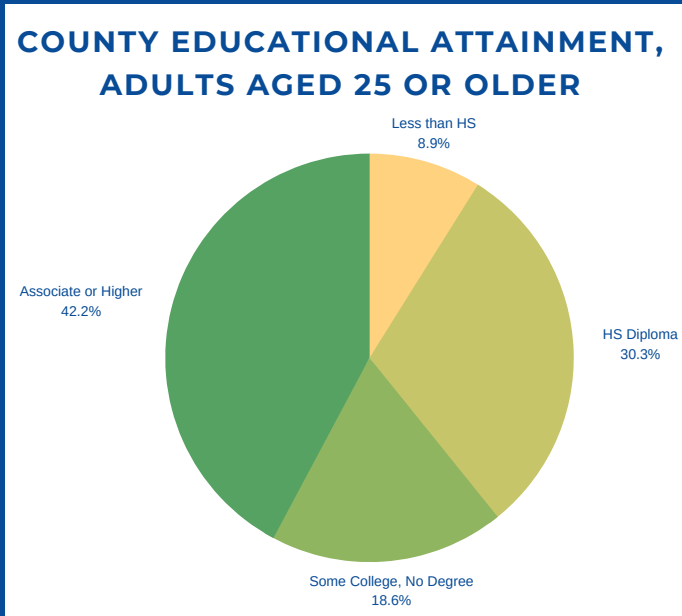

ADULT EDUCATION BY THE NUMBERS

BENNINGTON COUNTY, VERMONT

AS OF SEPTEMBER 2019

SOCIOECONOMIC PROFILE	COUNTY	VT	AGE DISTRIBUTION OF COLLEGE STUDENTS IN VERMONT (2017)	
Median Annual Household Income:	\$52,251	\$57,808		
Population in Poverty Rate (25 or Older)	10.3%	9.1%	Under 18	5.6%
Unemployment Rate (Pop. 25-64 Years)	4.2%	3.5%	18-24	65.4%
Population (Aged 25 or older)	25,675	437,900	25-49	25.7%
Total Population Growth (2013-2018)	-2.5%	+0.01%	50-64	2.7%
Median Age (2018)	47.1	42.8	65 and Older	0.5%

TOP ADULT-SERVING INSTITUTIONS BY NUMBER OF ADULTS AGED 25+ SERVED THAT ARE NEAREST TO BENNINGTON COUNTY

- Bennington College (Bennington, VT)**
Private, non-profit | 4-Year
96 Adults Aged 25+ Enrolled (2017)
- Southern Vermont College (Bennington, VT)**
Private, non-profit | 4-Year
39 Adults Aged 25+ Enrolled (2017)
- Marlboro College (Marlboro, VT)**
Private, non-profit | 4-Year
47 Adults Aged 25+ Enrolled (2017)